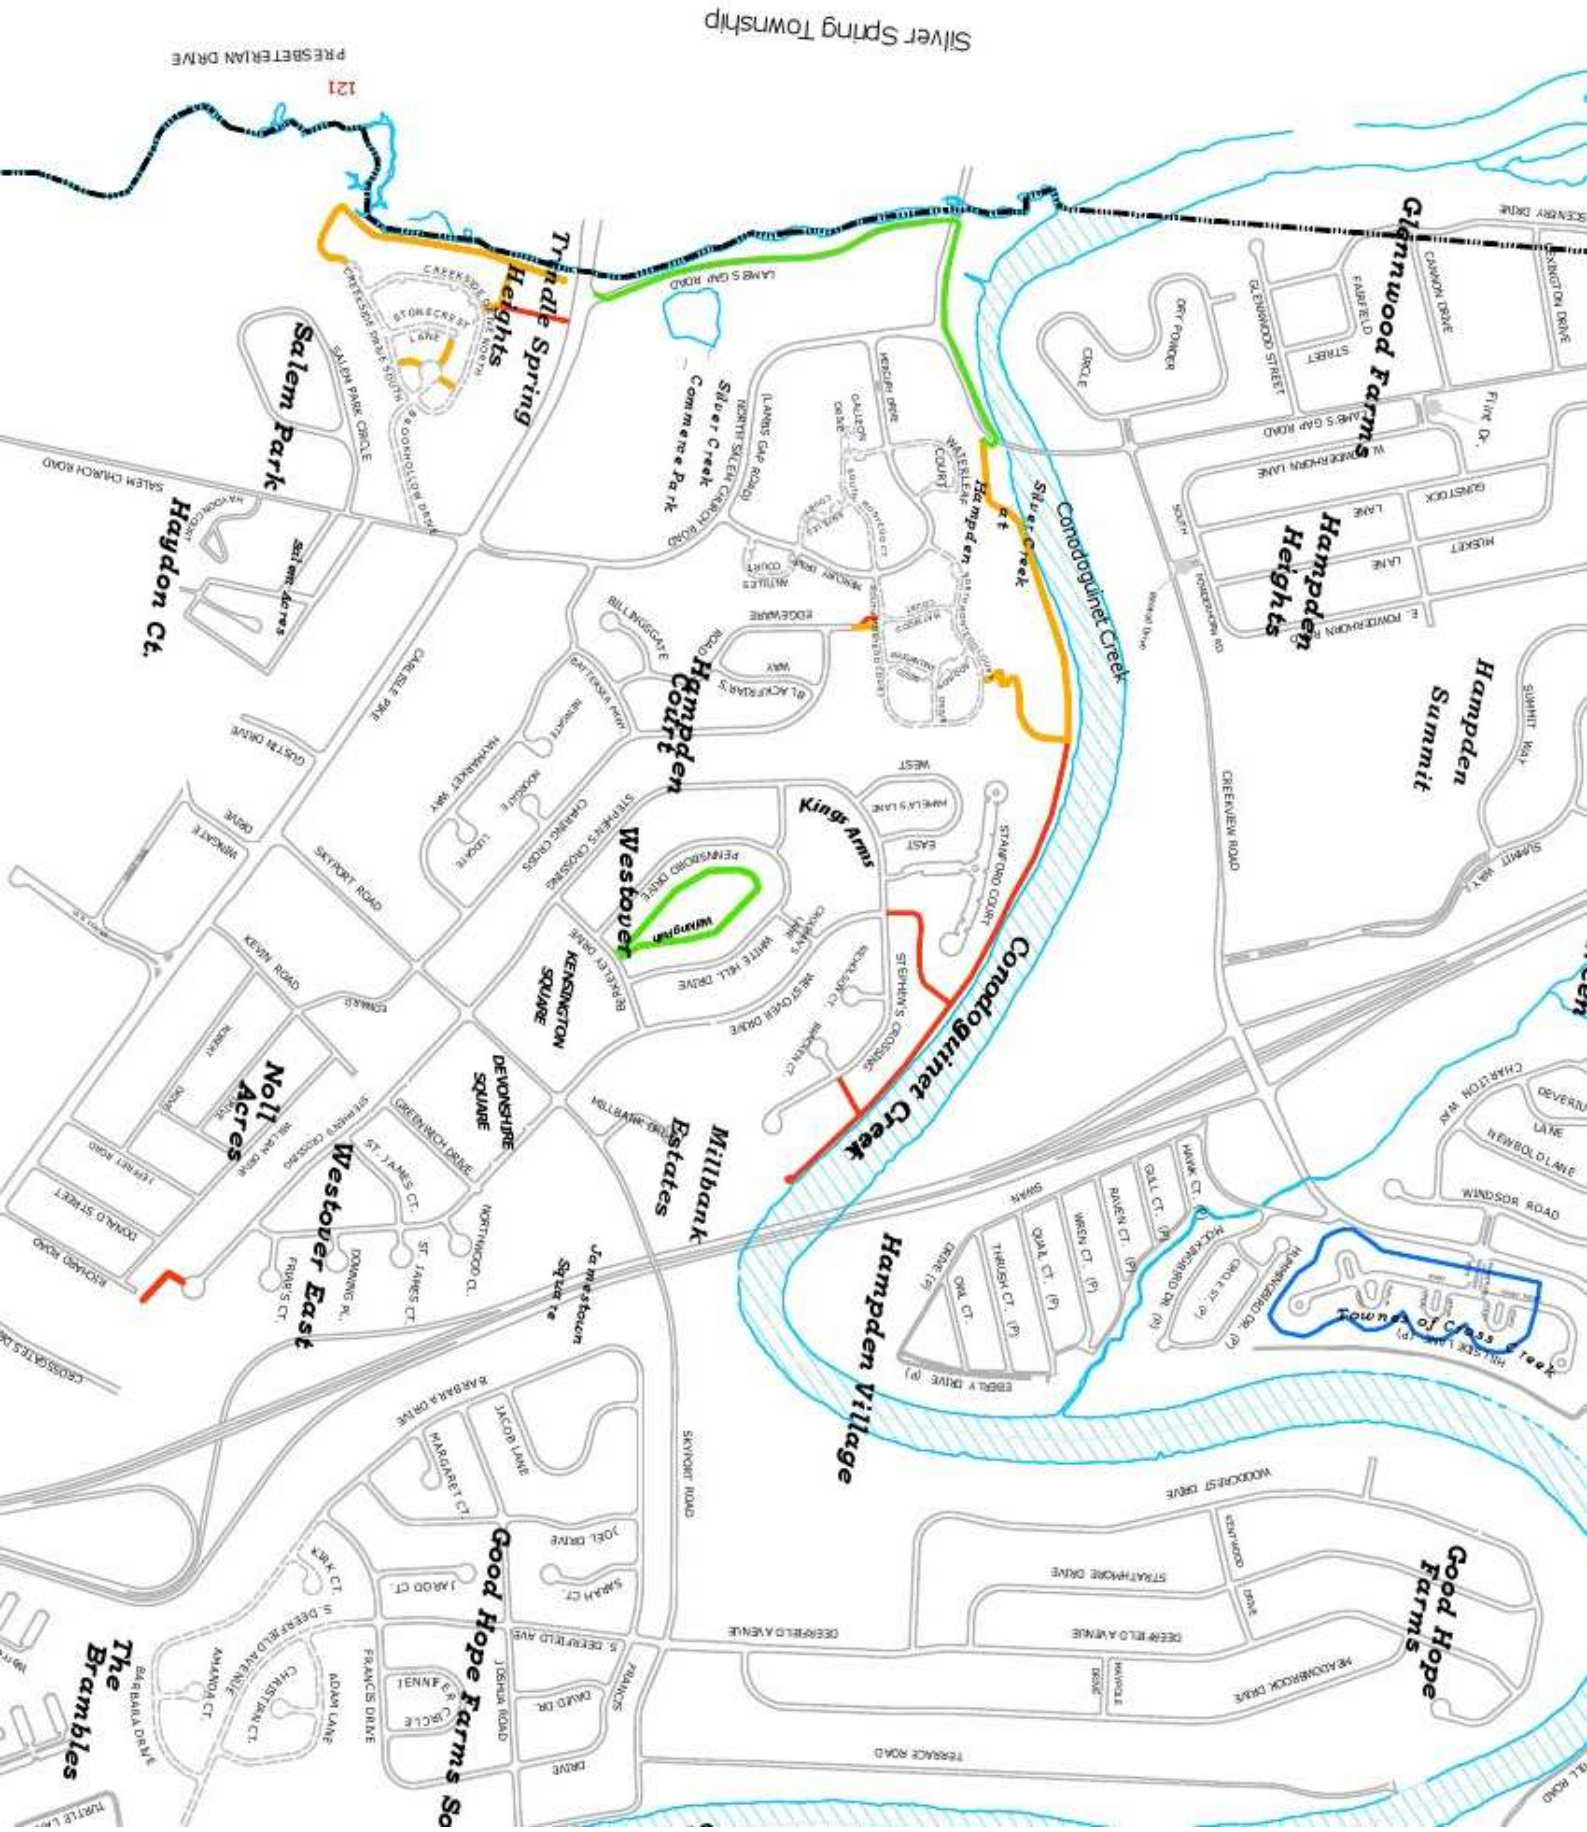

Bike Path Map

Legend

- Existing bike paths
- Private bike paths
- Proposed bike paths
- Future bike paths

Bike Path Map

Legend

 Existing bike paths

 Private bike paths

 Proposed bike paths

 Future bike paths

B2

C1

Pinebrook Estates

EMERGENCY SERVICES BLDG

Delbrook Manor

Clearview Farms

St. Mark's Place

St. John's Place

Oakwood Park

Hamper Gardens

Pinebrook Creek

Shiremanstown

Hollywood

Camp Hill Borough

Lower Allen Township