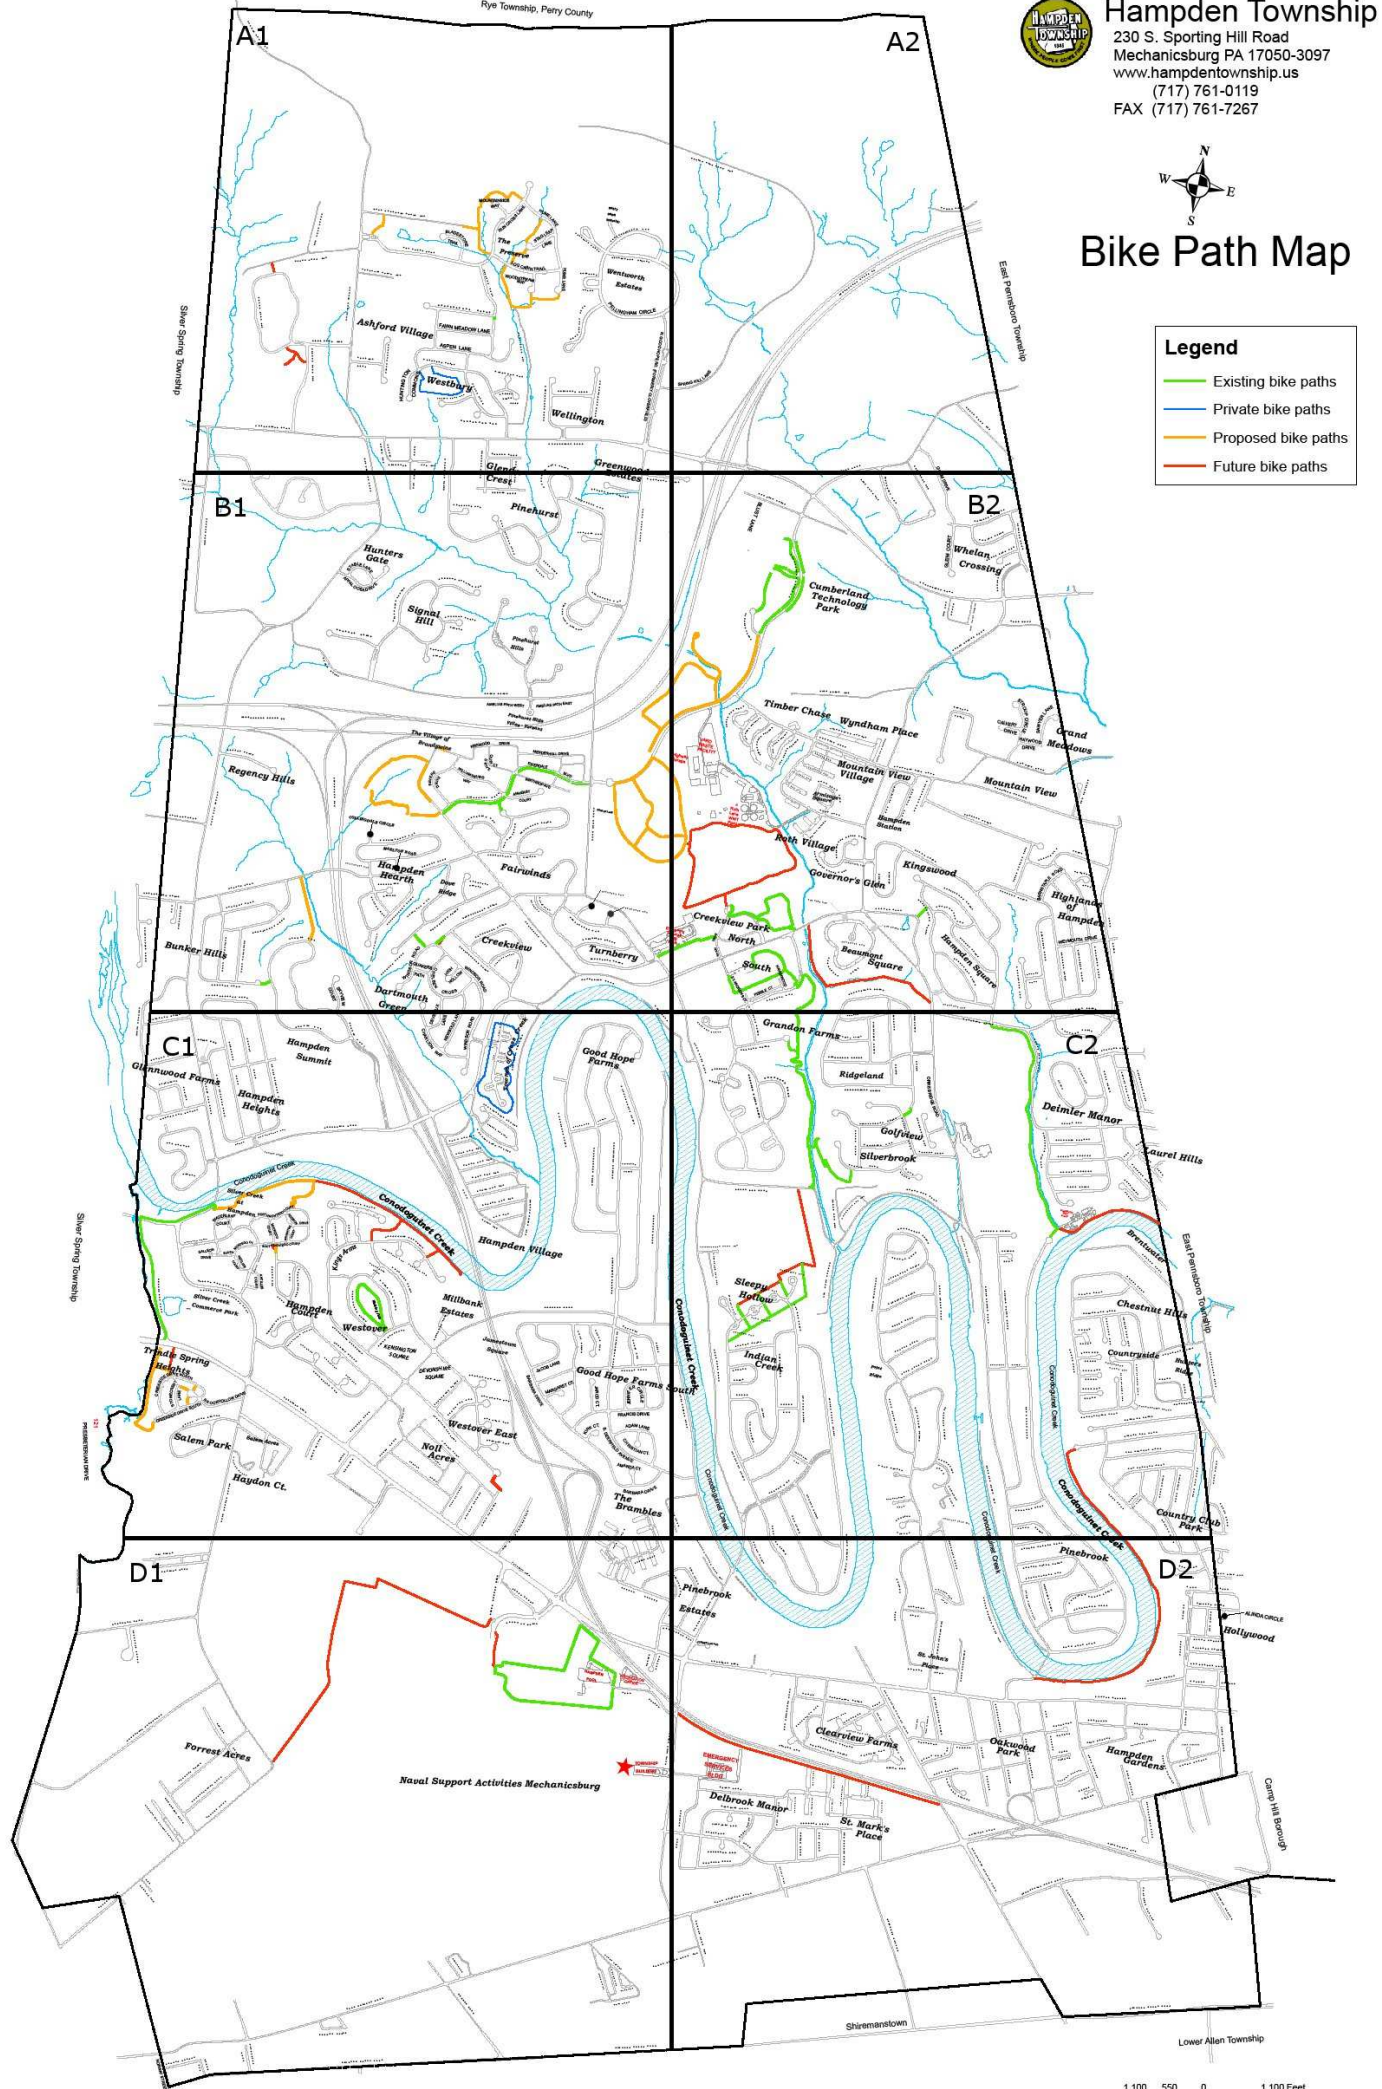

Bike Path Map

Legend

- Existing bike paths
- Private bike paths
- Proposed bike paths
- Future bike paths

Bike Path Map

Legend

 Existing bike paths

 Private bike paths

 Proposed bike paths

 Future bike paths

B2

C1

Pinebrook Estates

EMERGENCY SERVICES BLDG

Delbrook Manor

Clearview Farms

St. Mark's Place

St. John's Place

Oakwood Park

Hamper Gardens

Pinebrook Creek

Shiremanstown

Hollywood

Camp Hill Borough

Lower Allen Township