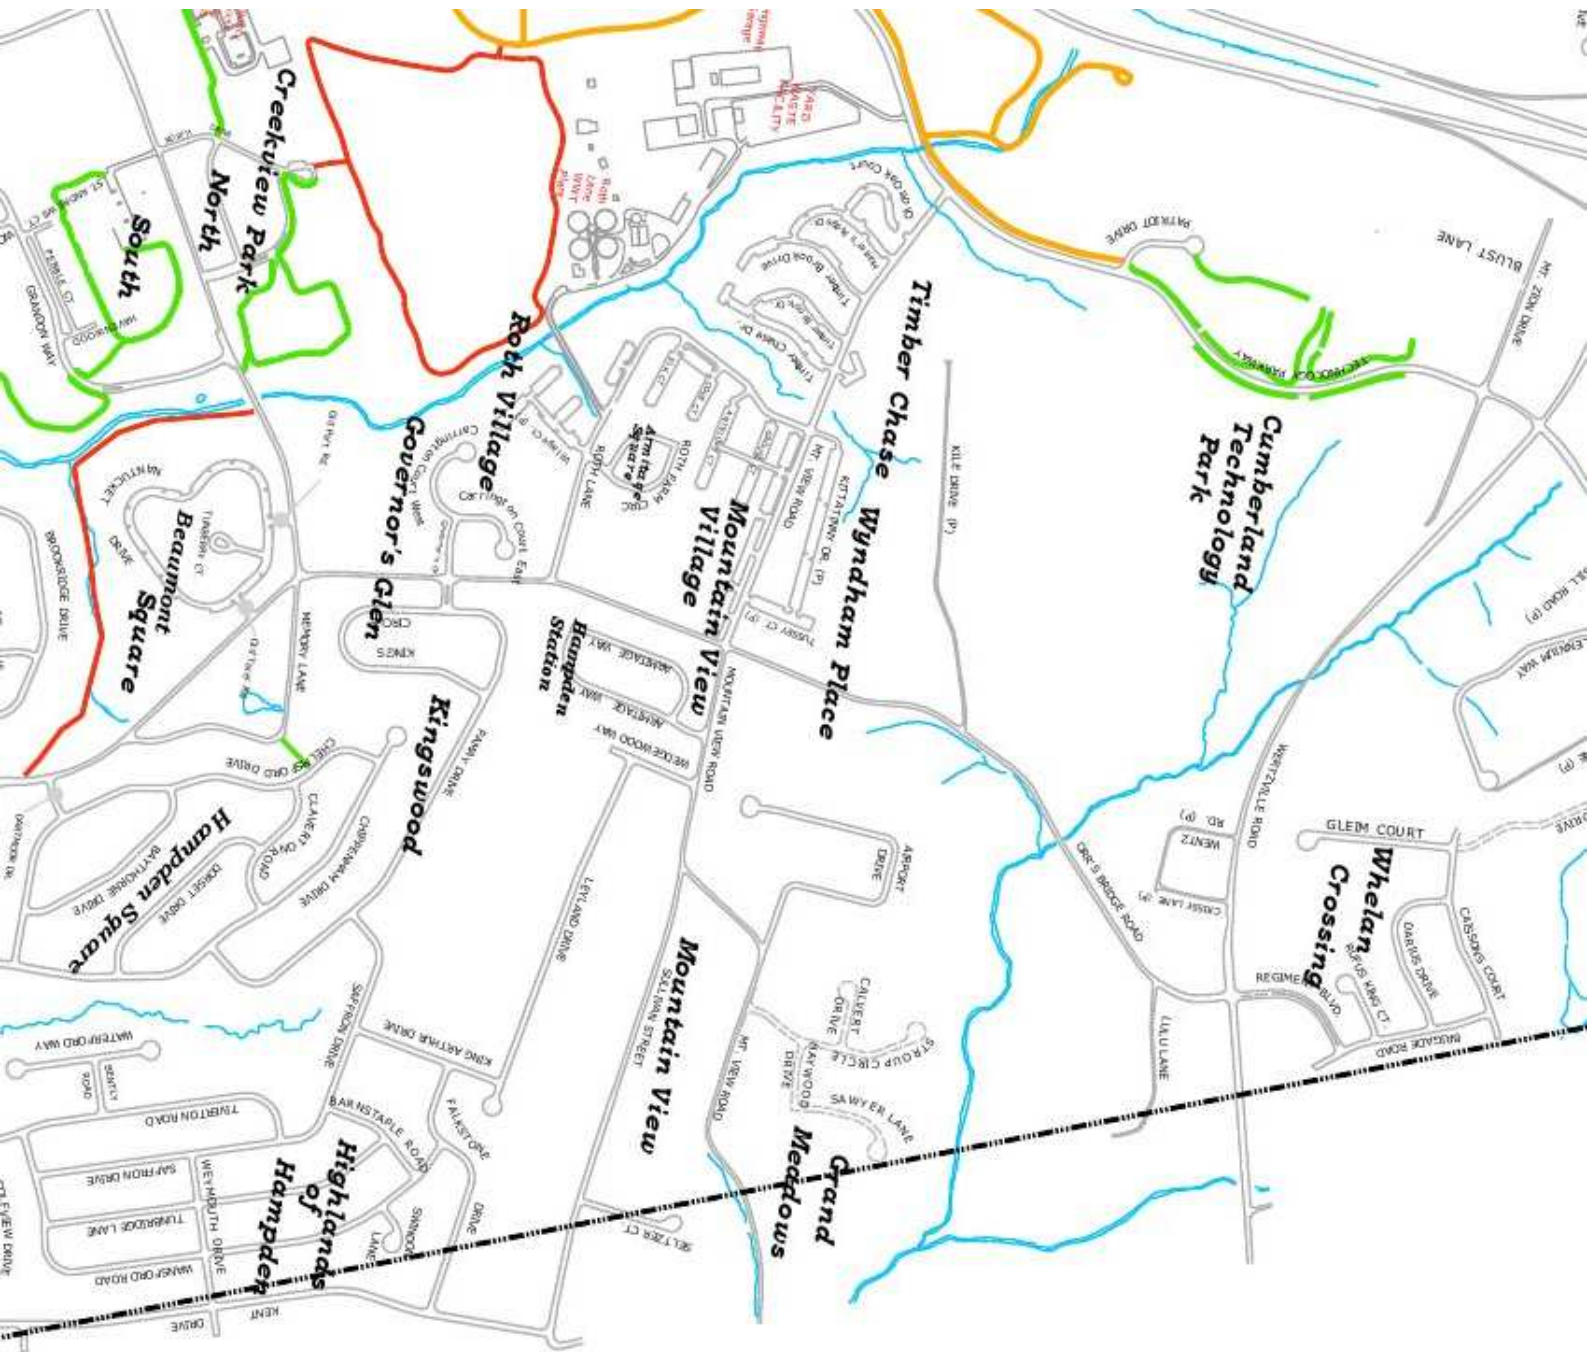

Bike Path Map

Legend

- Existing bike paths
- Private bike paths
- Proposed bike paths
- Future bike paths

Bike Path Map

Legend

 Existing bike paths

 Private bike paths

 Proposed bike paths

 Future bike paths

B2

C1

Pinebrook Estates

EMERGENCY SERVICES BLDG

Delbrook Manor

Clearview Farms

St. Mark's Place

St. John's Place

Oakwood Park

Hamper Gardens

Pinebrook Creek

Shiremanstown

Hollywood

Camp Hill Borough

Lower Allen Township